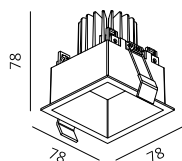

CAVE 1

Cutout: 70*70mm
5-25mm

-  Honey comb
-  Silicon gasket
-  Prismatic diffuser

**8W FIXED SQUARE CAVE DOWNLIGHT
DL3205**

200mA 36V, CRI>90, SDCM<3

FINISHING:
Textured White
Textured Black

IP54  

LIGHT DISTRIBUTION for 2700K
wide 37°

h(m)	E(lx)	ø(m)
1	959.3	ø0.66
2	239.8	ø1.33
3	106.6	ø2.00
4	59.95	ø2.66
5	383.7	ø3.33

Photometric Info

DL3205 15D
DL3205 24D
DL3205 36D